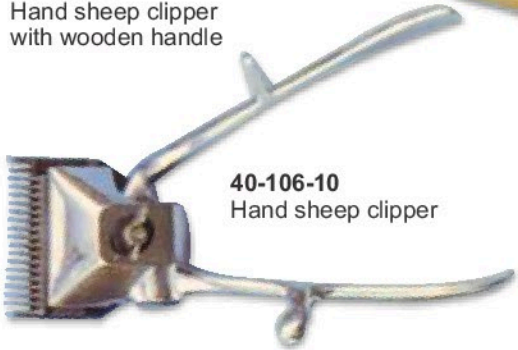

40-102-09
Rasp Barness Dehorner
with Metallic Handle and also
available in wooden handle

40-103-09
Rasp Barness Dehorner
with Metallic Handle and also
available in wooden handle

40-104-10
Clipper Both Sided
Thin & Wide Teeth

40-105-10
Hand sheep clipper
with wooden handle

40-106-10
Hand sheep clipper

40-107-10
Hand sheep clipper

40-107-10

40-107-10

40-108-10
Hand sheep clipper
with wooden handle

40-110-10
Aluminium Mane Comb
with Wooden Hnadle