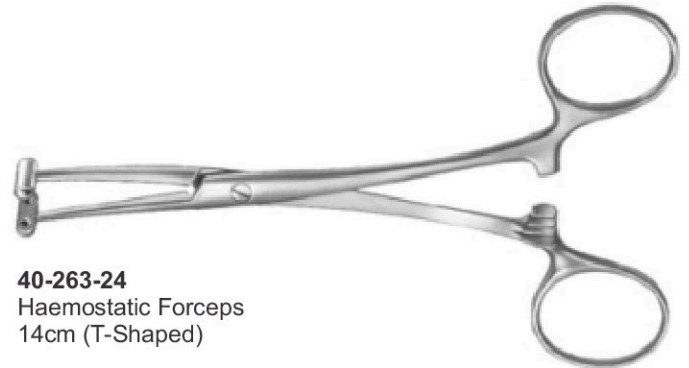

40-263-24
Haemostatic Forceps
14cm (T-Shaped)