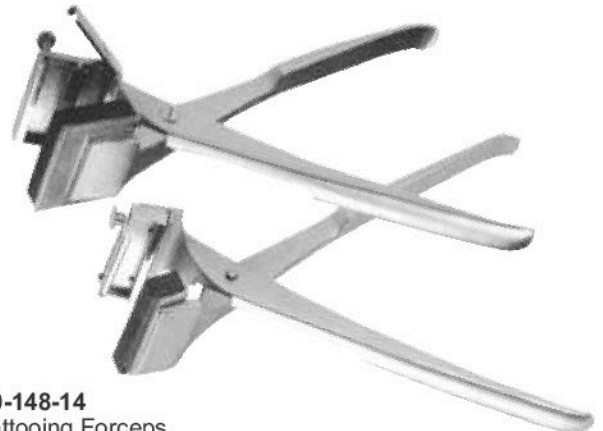

40-147-14
Tattooing Forceps
(B)

40-148-14
Tattooing Forceps
(C), (D)