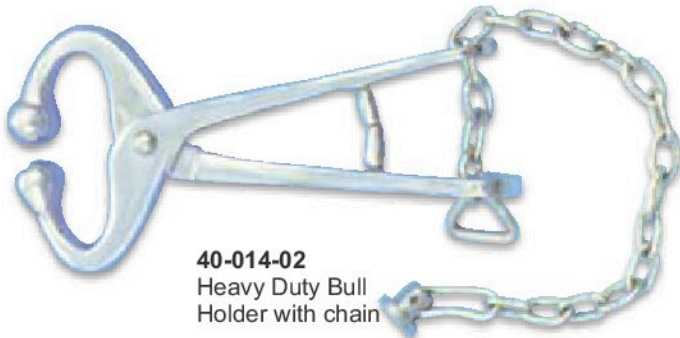

PS-1009
Hoof Pressor
Heavy Duty

PS-1010
Reimers Emasculator,
for Horses with 3 Arms

40-015-02
Heavy Duty Bull
Holder with chain

40-012-02
Bull Holder with spring

40-016-02
Heavy Duty Bull
Holder without chain

40-013-02
Bull Holder
with Side Gripe

40-018-02
Bull Holder Harm's With
Rowel Slide

40-014-02
Heavy Duty Bull
Holder with chain

40-021-02
Bull Holder With Spring

40-022-03
Bull Holder
with spring

40-023-03
Bull Holder
with spring

40-028-03
Bull Holder

40-024-03
Automatic Lock Easily
Released Bull Lead, Aluminum

40-029-03
Bull Holder with chain

40-027-03
Bull Holder Continental
Tong Pattern, 43cm

40-031-03
Krey-Schottler

40-042-04
Bull Ring Stainless Steel
Sizes are 55mm and 65mm