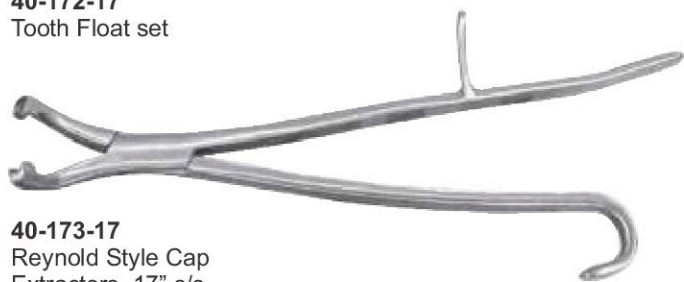

40-168-16
French Style Milk Sucking Preventors

40-169-16

40-170-16
Mouth Speculum with leather straps

40-171-17
Mouth Speculum Haussmann
Model with Leather Straps,
or Nylon Straps

40-172-17
Tooth Float set