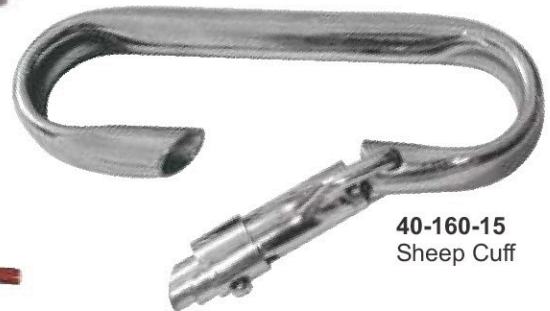

40-157-15
Anti Kick Bar Spring
For Anti Kick Bar

40-158-15
Anti Kick Bar Spring
For Anti Kick Bar

40-159-15
Crook Head For Leg

40-160-01

40-160-02

40-160-03

40-160-04

40-160-15
Sheep Cuff

40-161-15
shepherds Crook Neck Model
135cm

40-162-15
shepherds Crook Leg Model
95cm

40-163-16
Milk Sucking Preventor with Spring Made of Aluminium & Having 2 Models with or without Spikes

40-164-16
Plastic Milk Sucking Preventor With Different Colours With Different Sizes