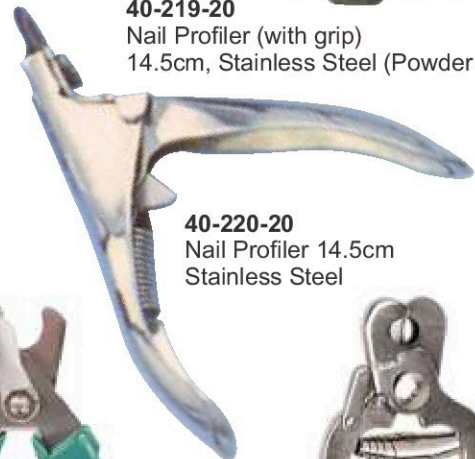

40-210-38

**Stomach magnet
Throwing Gun**

40-211-20
Professional Toe Nail Nipper 16cm
Compound Action,
Stainless Steel (Satin finish)

40-212-20
Professional Toe Nail Nipper 16cm
Compound Action, Stainless Steel
(Satin finish)

40-213-20
Professional Toe
Nail Nipper

40-214-20
Professional Toe
Nail Nipper

40-215-20
Toe Nail Nipper 14cm
Box Joint, Double Spring
Stainless Steel (Satin finish)

40-216-20
Professional Toe Nail
Nipper 16cm Double Action,
Stainless Steel (Satin finish)

40-217-20
Professional Toe
Nail Nipper

40-218-20
Professional Toe
Nail Nipper

40-219-20
Nail Profiler (with grip)
14.5cm, Stainless Steel (Powder coated)

40-220-20
Nail Profiler 14.5cm
Stainless Steel

40-220-22