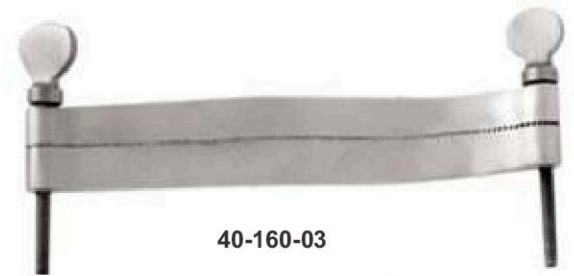

40-157-15
Anti Kick Bar Spring
For Anti Kick Bar

40-158-15
Anti Kick Bar Spring
For Anti Kick Bar

40-159-15
Crook Head For Leg

40-160-01

40-160-02

40-160-03

40-160-04

40-160-15
Sheep Cuff