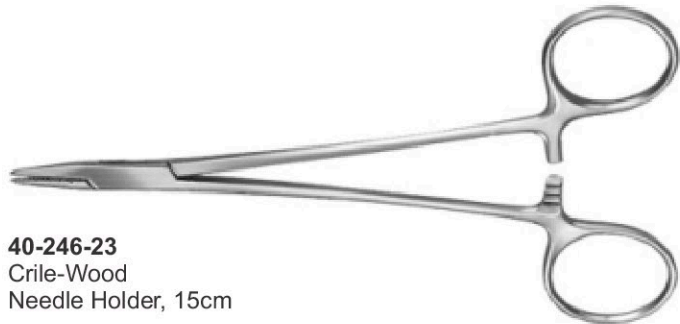

40-237-22
Weitlaner Retractor

40-238-22
Forceps

40-239-22
Mathieu Needle Holder

40-240-22
Mathieu Needle
Holder Tungstene Jaws

40-241-22
Olsen Hegar Needle
Holder Tungstene Jaws

40-242-22
Gynecological Instruments

40-242-22A
Polansky Vaginal Speculum
with 3 Blades Has butterfly screws
with two blades on top.

40-242-22B
Killian Vaginal Speculum
for Dogs Has set screw and
3 1/2" blades.

40-243-23
Young Tongue Forceps
with Rubber Pads

40-244-23
Baby Tongue Forceps
with Rubber Pads

40-245-23
Doyen Intestinal
Clamp, 23cm

40-246-23
Crile-Wood
Needle Holder, 15cm

40-247-23
Gillies
16cm

40-248-23
Olsen Hegar
Needle Holder

40-249-23
Halstead Forceps
13cm