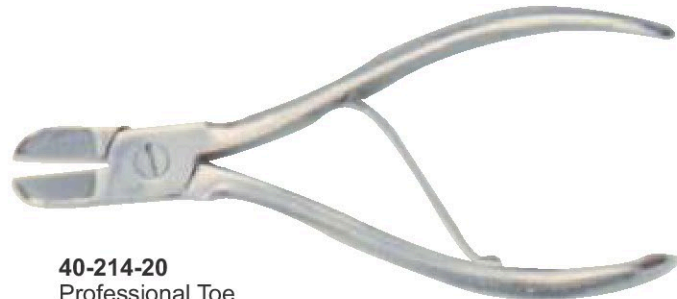

40-210-38

**Stomach magnet
Throwing Gun**

40-211-20
Professional Toe Nail Nipper 16cm
Compound Action,
Stainless Steel (Satin finish)

40-212-20
Professional Toe Nail Nipper 16cm
Compound Action, Stainless Steel
(Satin finish)

40-213-20
Professional Toe
Nail Nipper

40-214-20
Professional Toe
Nail Nipper

40-215-20
Toe Nail Nipper 14cm
Box Joint, Double Spring
Stainless Steel (Satin finish)

40-216-20
Professional Toe Nail
Nipper 16cm Double Action,
Stainless Steel (Satin finish)