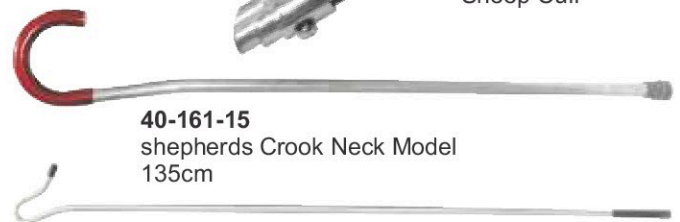

40-157-15
Anti Kick Bar Spring
For Anti Kick Bar

40-158-15
Anti Kick Bar Spring
For Anti Kick Bar

40-159-15
Crook Head For Leg

40-160-01

40-160-02

40-160-03

40-160-04

40-160-15
Sheep Cuff