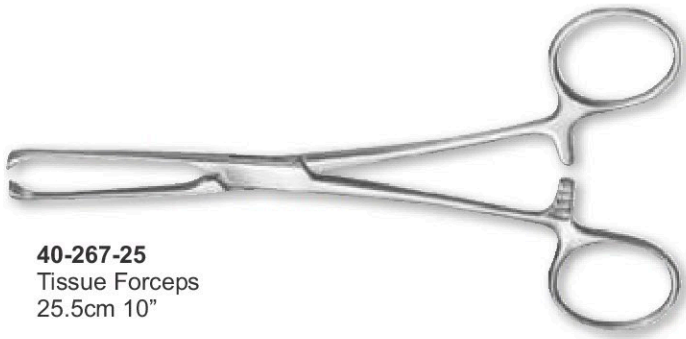

40-262-24
Haemostatic Forceps
25cm 9 3/4"

40-263-24
Haemostatic Forceps
14cm (T-Shaped)

40-264-24
Foerster
Sponge Forceps
25cm 9 3/4"

40-265-24
Haemostatic
Sponge Forceps
25cm 9 3/4"

40-266-24
Backhaus Towel Forceps
16.5cm

40-267-25
Tissue Forceps
25.5cm 10"

40-272-25
Jones
5.5cm

40-268-25
Babcock Haemostatic Forceps
20.5cm 8"

40-273-25
Scalpel
3

40-268-25
Weingart Vulsellum Forceps
24cm

40-274-25
Scalpel
4

40-270-25
Retractor For Caponizing
19cm