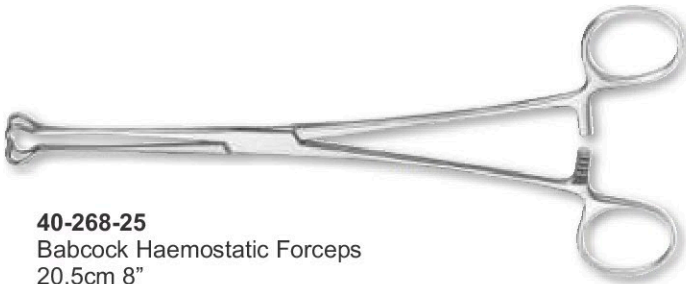

40-268-25
Babcock Haemostatic Forceps
20.5cm 8"