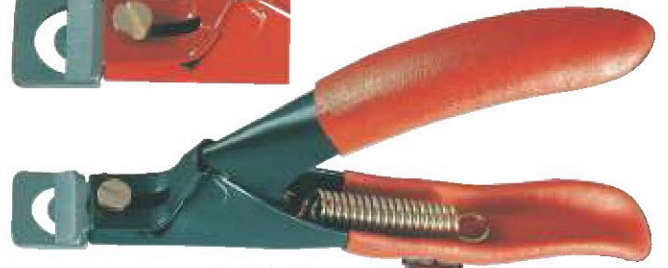

40-219-20
Nail Profiler (with grip)
14.5cm, Stainless Steel (Powder coated)