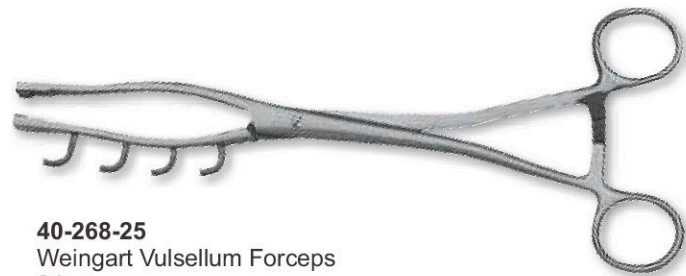

40-267-25
Tissue Forceps
25.5cm 10"

40-272-25
Jones
5.5cm

40-268-25
Babcock Haemostatic Forceps
20.5cm 8"

40-273-25
Scalpel
3

40-268-25
Weingart Vulsellum Forceps
24cm

40-274-25
Scalpel
4

40-270-25
Retractor For Caponizing
19cm