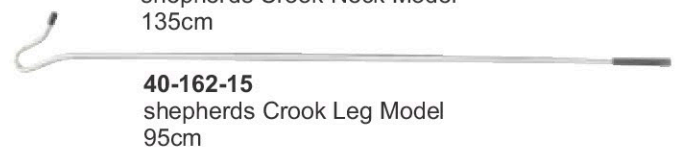

40-162-15
shepherds Crook Leg Model
95cm