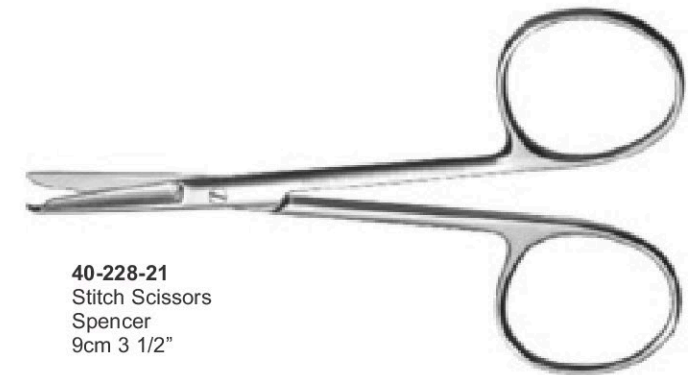

40-224-21
Iris Scissors
10cm 4"

40-225-21
Lexer-Baby
10cm 10 1/4"

40-226-21
Neurosurgical Scissors
Strully
22.5cm 8 3/4"

40-227-21
Enterotomy Scissors
21.5cm 8 1/2"

40-228-21
Stitch Scissors
Spencer
9cm 3 1/2"