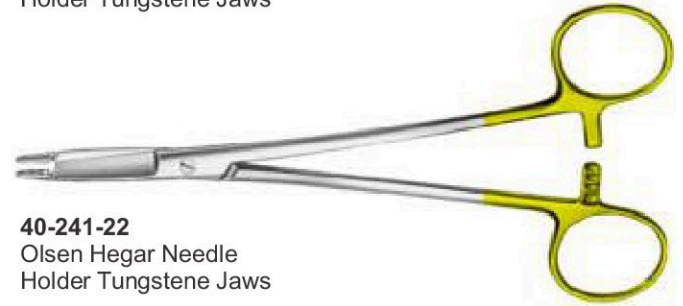

40-237-22
Weitlaner Retractor

40-238-22
Forceps

40-239-22
Mathieu Needle Holder

40-240-22
Mathieu Needle
Holder Tungstene Jaws

40-241-22
Olsen Hegar Needle
Holder Tungstene Jaws

40-242-22
Gynecological Instruments

40-244-23
Baby Tongue Forceps
with Rubber Pads

40-245-23
Doyen Intestinal
Clamp, 23cm

40-246-23
Crile-Wood
Needle Holder, 15cm

40-247-23
Gillies
16cm

40-248-23
Olsen Hegar
Needle Holder

40-249-23
Halstead Forceps
13cm