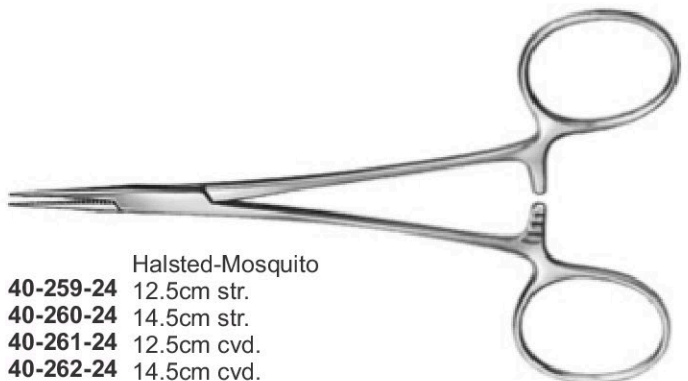

40-244-23
Baby Tongue Forceps
with Rubber Pads

40-245-23
Doyen Intestinal
Clamp, 23cm

40-246-23
Crile-Wood
Needle Holder, 15cm

40-247-23
Gillies
16cm

40-248-23
Olsen Hegar
Needle Holder

40-249-23
Halstead Forceps
13cm

40-250-23
Hartmann Forceps, 14cm

40-252-23
Splinter Forceps
12.5cm

40-253-23
Dissecting Forceps
13cm

40-254-23
Troeltsch (Wilde)
Ear Forceps
10.5cm 4 1/8"

40-255-24
Kocher Forceps
with teeth
14.5cm

40-256-24
Peau (Rochester)
14.5cm

Haemostatic Forceps
Peau
40-257-24 14.5cm 5 3/4"
40-257-24 16cm 6 1/4"

40-258-24
Leriche Forceps
15.5cm

Halsted-Mosquito
40-259-24 12.5cm str.
40-260-24 14.5cm str.
40-261-24 12.5cm cvd.
40-262-24 14.5cm cvd.