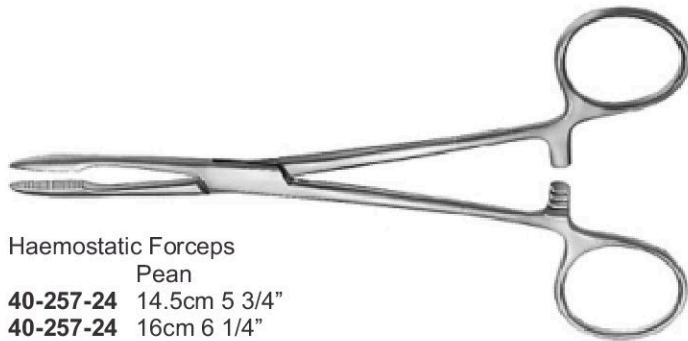

40-244-23
Baby Tongue Forceps
with Rubber Pads

40-245-23
Doyen Intestinal
Clamp, 23cm

40-246-23
Crile-Wood
Needle Holder, 15cm

40-247-23
Gillies
16cm

40-248-23
Olsen Hegar
Needle Holder

40-249-23
Halstead Forceps
13cm

40-250-23
Hartmann Forceps, 14cm

40-252-23
Splinter Forceps
12.5cm

40-253-23
Dissecting Forceps
13cm

40-254-23
Troeltsch (Wilde)
Ear Forceps
10.5cm 4 1/8"

40-255-24
Kocher Forceps
with teeth
14.5cm

40-256-24
Peau (Rochester)
14.5cm