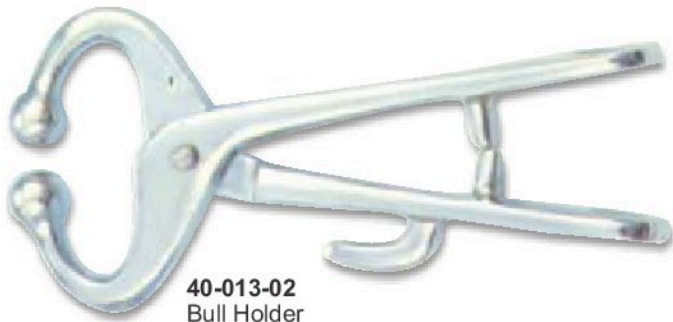

PS-1009
Hoof Pressor
Heavy Duty

PS-1010
Reimers Emasculator,
for Horses with 3 Arms

40-015-02
Heavy Duty Bull
Holder with chain

40-012-02
Bull Holder with spring

40-016-02
Heavy Duty Bull
Holder without chain

40-013-02
Bull Holder
with Side Gripe

40-018-02
Bull Holder Harm's With
Rowel Slide

40-014-02
Heavy Duty Bull
Holder with chain

40-021-02
Bull Holder With Spring

40-022-03
Bull Holder
with spring

40-023-03
Bull Holder
with spring