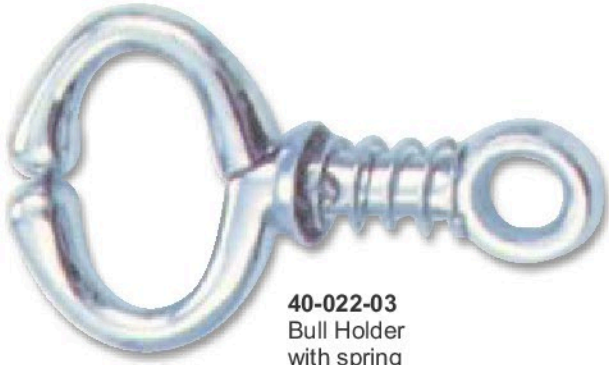

40-013-02
Bull Holder
with Side Gripe

40-018-02
Bull Holder Harm's With
Rowel Slide

40-014-02
Heavy Duty Bull
Holder with chain

40-021-02
Bull Holder With Spring

40-022-03
Bull Holder
with spring

40-023-03
Bull Holder
with spring

40-028-03
Bull Holder

40-024-03
Automatic Lock Easily
Released Bull Lead, Aluminum

40-029-03
Bull Holder with chain

40-027-03
Bull Holder Continental
Tong Pattern, 43cm

40-031-03
Krey-Schottler

40-042-04
Bull Ring Stainless Steel
Sizes are 55mm and 65mm