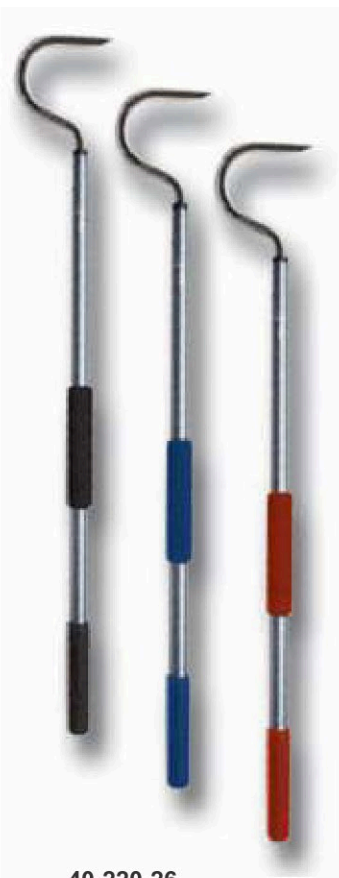

40-213-20
Professional Toe
Nail Nipper

40-214-20
Professional Toe
Nail Nipper

40-215-20
Toe Nail Nipper 14cm
Box Joint, Double Spring
Stainless Steel (Satin finish)

40-216-20
Professional Toe Nail
Nipper 16cm Double Action,
Stainless Steel (Satin finish)

40-217-20
Professional Toe
Nail Nipper

40-218-20
Professional Toe
Nail Nipper

40-219-20
Nail Profiler (with grip)
14.5cm, Stainless Steel (Powder coated)

40-220-20
Nail Profiler 14.5cm
Stainless Steel

40-220-22

40-220-24

40-220-26
Snake Holder Stick
(Available in any Colours)

40-220-36
Snake Holder Stick
(Available in any Colours)

40-220-28
Snake Holder Stick
(Available in any Colours)

40-220-30
Snake Holder Stick
(Available in any Colours)