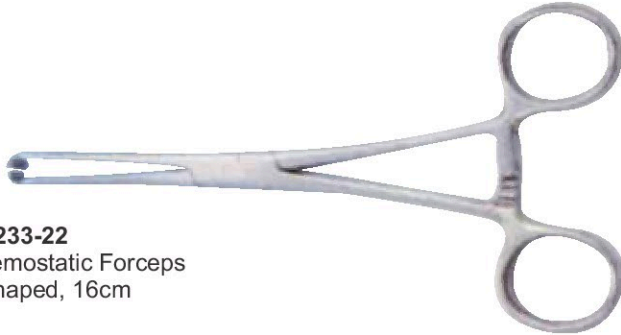

40-224-21
Iris Scissors
10cm 4"

40-225-21
Lexer-Baby
10cm 10 1/4"

40-226-21
Neurosurgical Scissors
Strully
22.5cm 8 3/4"

40-227-21
Enterotomy Scissors
21.5cm 8 1/2"

40-228-21
Stitch Scissors
Spencer
9cm 3 1/2"

40-229-21
Stitch Scissors
Spencer
13cm 5"

40-230-21
Vascular Scissors
12cm 4 3/4"

40-232-22
Backhaus Towel Forceps

40-233-22
Haemostatic Forceps
T-shaped, 16cm

40-234-22
Metzemaum Scissors

40-235-22
Mayo Scissors