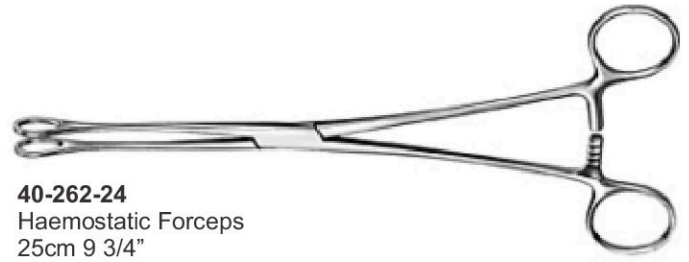

40-262-24
Haemostatic Forceps
25cm 9 3/4"