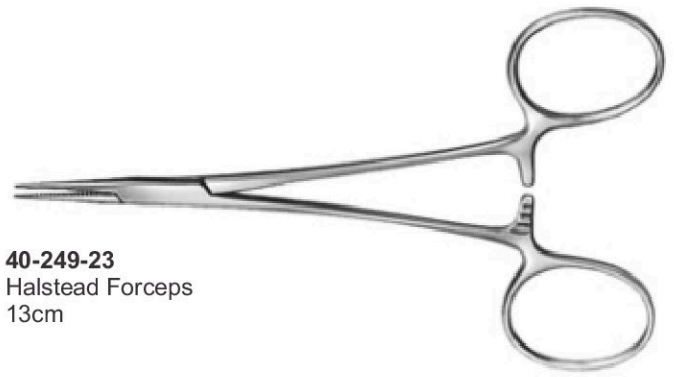

40-244-23
Baby Tongue Forceps
with Rubber Pads

40-245-23
Doyen Intestinal
Clamp, 23cm

40-246-23
Crile-Wood
Needle Holder, 15cm

40-247-23
Gillies
16cm

40-248-23
Olsen Hegar
Needle Holder

40-249-23
Halstead Forceps
13cm