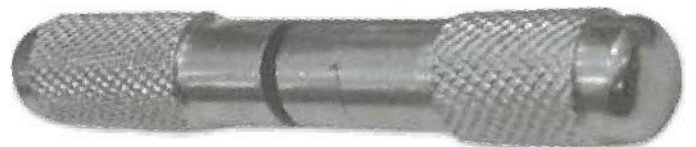

40-128-12
Aluminum Mini
Hog Catcher

40-133-12
Obstetric Chain
60", S.S or N.P

40-129-12
Calf Puller

40-134-12
Lambing Aid Plastic

40-130-12
Calving Assist
Forceps S.S

40-135-12
Wire Handle

40-131-12
Obstetric Forceps For
Pig About 52cm Long, S.S