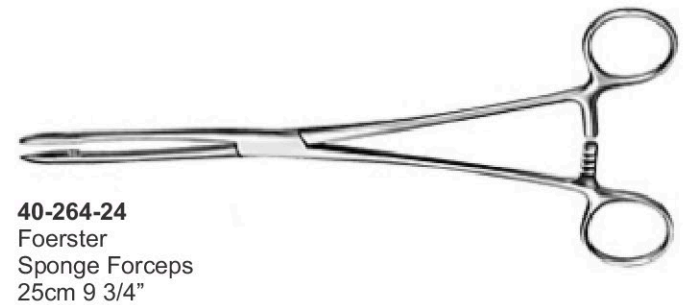

40-264-24
Foerster
Sponge Forceps
25cm 9 3/4"