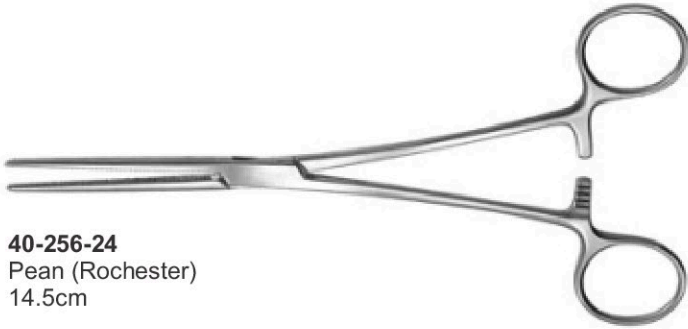

40-244-23
Baby Tongue Forceps
with Rubber Pads

40-245-23
Doyen Intestinal
Clamp, 23cm

40-246-23
Crile-Wood
Needle Holder, 15cm

40-247-23
Gillies
16cm

40-248-23
Olsen Hegar
Needle Holder

40-249-23
Halstead Forceps
13cm

40-250-23
Hartmann Forceps, 14cm

40-252-23
Splinter Forceps
12.5cm

40-253-23
Dissecting Forceps
13cm

40-254-23
Troeltsch (Wilde)
Ear Forceps
10.5cm 4 1/8"

40-255-24
Kocher Forceps
with teeth
14.5cm

40-256-24
Peau (Rochester)
14.5cm