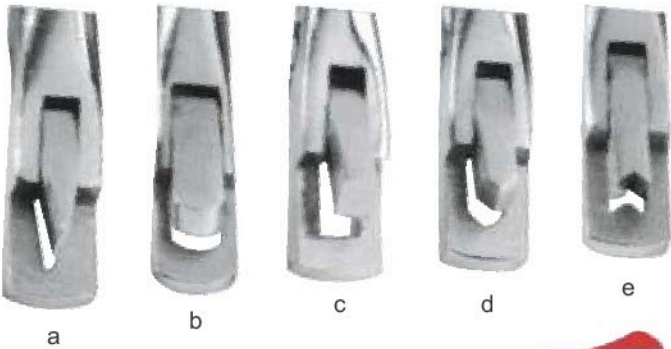

40-128-12
Aluminum Mini
Hog Catcher

40-133-12
Obstetric Chain
60", S.S or N.P

40-129-12
Calf Puller

40-134-12
Lambing Aid Plastic

40-130-12
Calving Assist
Forceps S.S

40-135-12
Wire Handle

40-131-12
Obstetric Forceps For
Pig About 52cm Long, S.S

40-136-12
Wire Handle

40-140-13
Ear Notcher S.S
Design in the Center
of the ear

40-143-13
Tag Applicator Plier

40-144-13
Ear Notcher
with lock

40-145-13
Ear Notcher - A-type

40-140-14

40-146-14
Tattooing Forceps
(A)